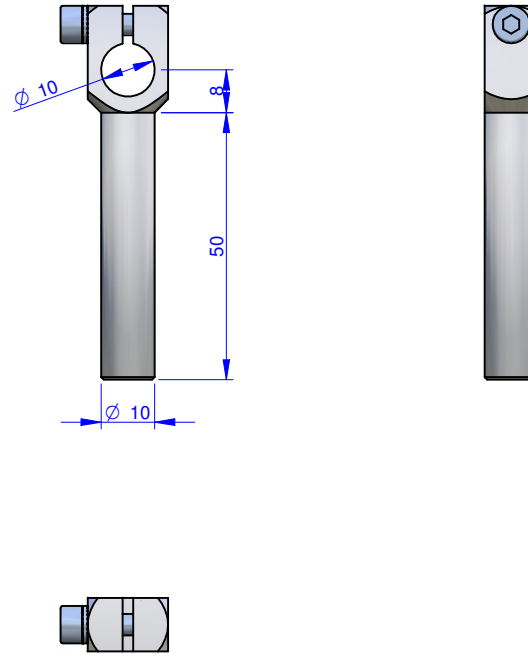

THE PROPERTY OF THIS DRAWING IS ESTABLISHED BY LAW
IT IS FORBIDDEN TO REPRODUCE IT OR SHOW IT TO THIRD PARTY
WITHOUT A WRITTEN AGREEMENT.

MODIFICATIONS: VARIED DIMENSIONS AS OF DATE:

7	10
8	11
9	12

MODIFICATIONS: VARIED DIMENSIONS AS OF DATE:

1	4
2	5
3	6

Format **A3**
UNI 936-76

Object Number	Name	QTY
1	V.TCEI M4X16	1
2	R.4.SCH	1
3	WKA.10.10.50	1

FP Services		DESIGNED FROM FPSERVICES	
GENERAL TOLERANCE: UNI - ISO 2768 CLASSE f		DATE 08/03/13	WEIGHT 0,016 kg
		CODE CA.WKA.10.10.50	