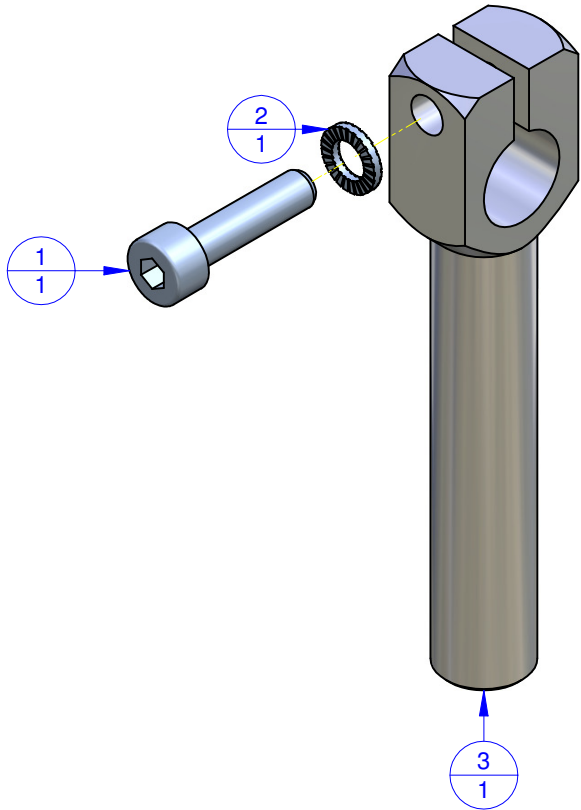

THE PROPERTY OF THIS DRAWING IS ESTABLISHED BY LAW
IT IS FORBIDDEN TO REPRODUCE IT OR SHOW IT TO THIRD PARTY
WITHOUT A WRITTEN AGREEMENT.

MODIFICATIONS: VARIED DIMENSIONS AS OF DATE:

7	10
8	11
9	12

MODIFICATIONS: VARIED DIMENSIONS AS OF DATE:

1	4
2	5
3	6

Format **A3**
UNI 936-76

Object Number	Name	QTY
1	V.TCEI M4X16	1
2	R.4.SCH	1
3	WKA.10.10.50	1

FP Services		DESIGNED FROM FPSERVICES	
GENERAL TOLERANCE: UNI - ISO 2768 CLASSE f		DATE 08/03/13	WEIGHT 0,016 kg
		CODE CA.WKA.10.10.50	